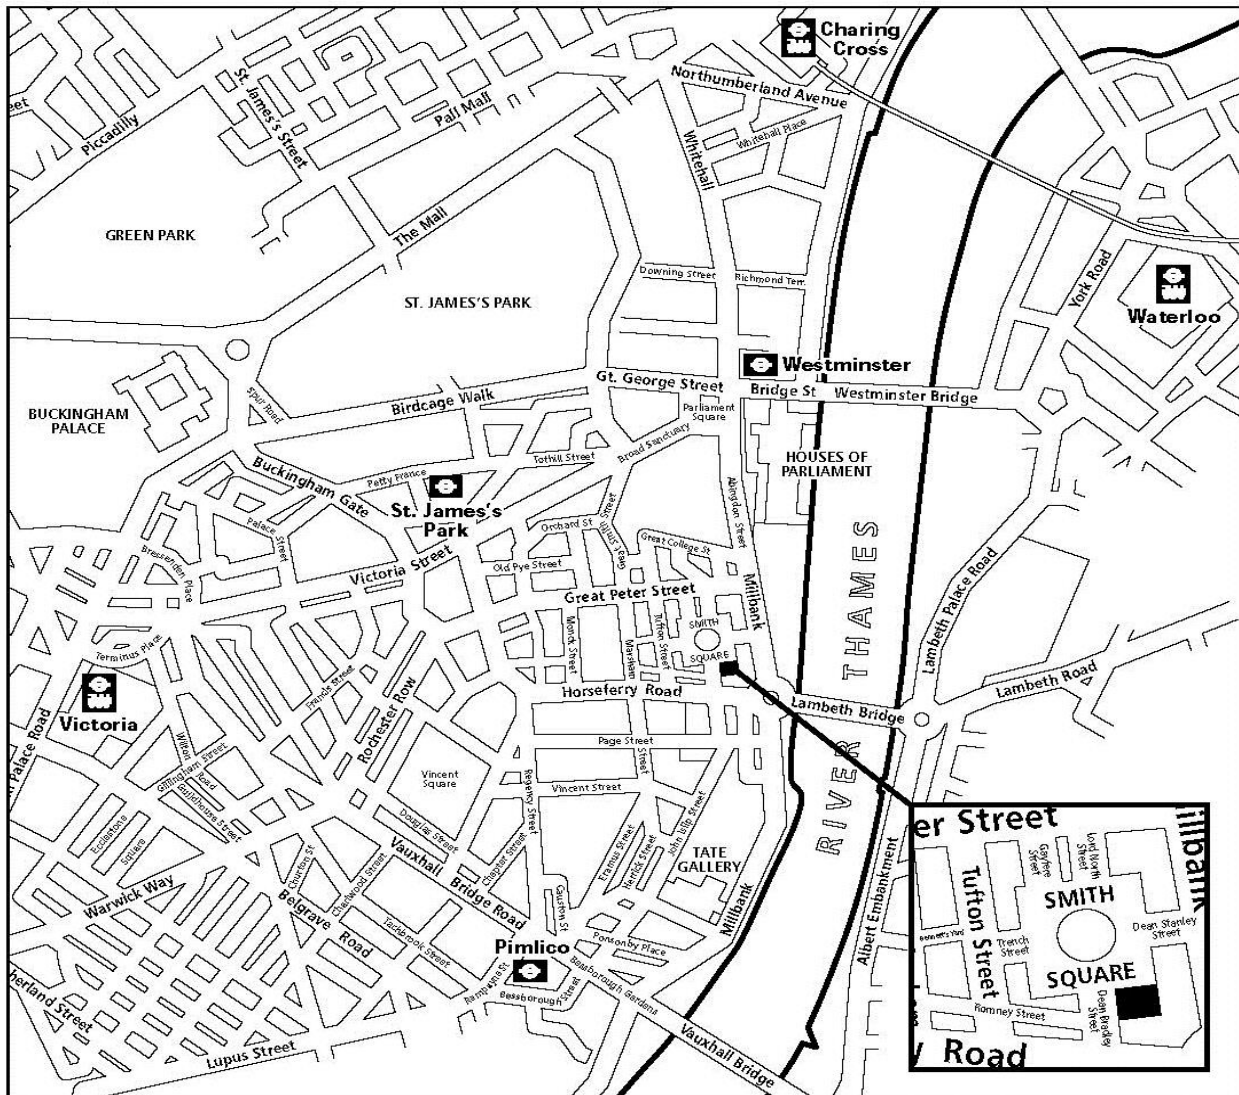

## LGA Location Map

### Public transport

**Local Government House** is well served by public transport. The nearest mainline stations are;

#### Victoria

and **Waterloo**; the local underground stations are **St James's Park** (District and Circle Lines); **Westminster** (District, Circle and Jubilee Lines); and **Pimlico** (Victoria Line), all about 10 minutes walk away. Buses **3** and **87** travel along **Millbank**, and the **507** between Victoria and Waterloo goes close by at the end of **Dean Bradley Street**.